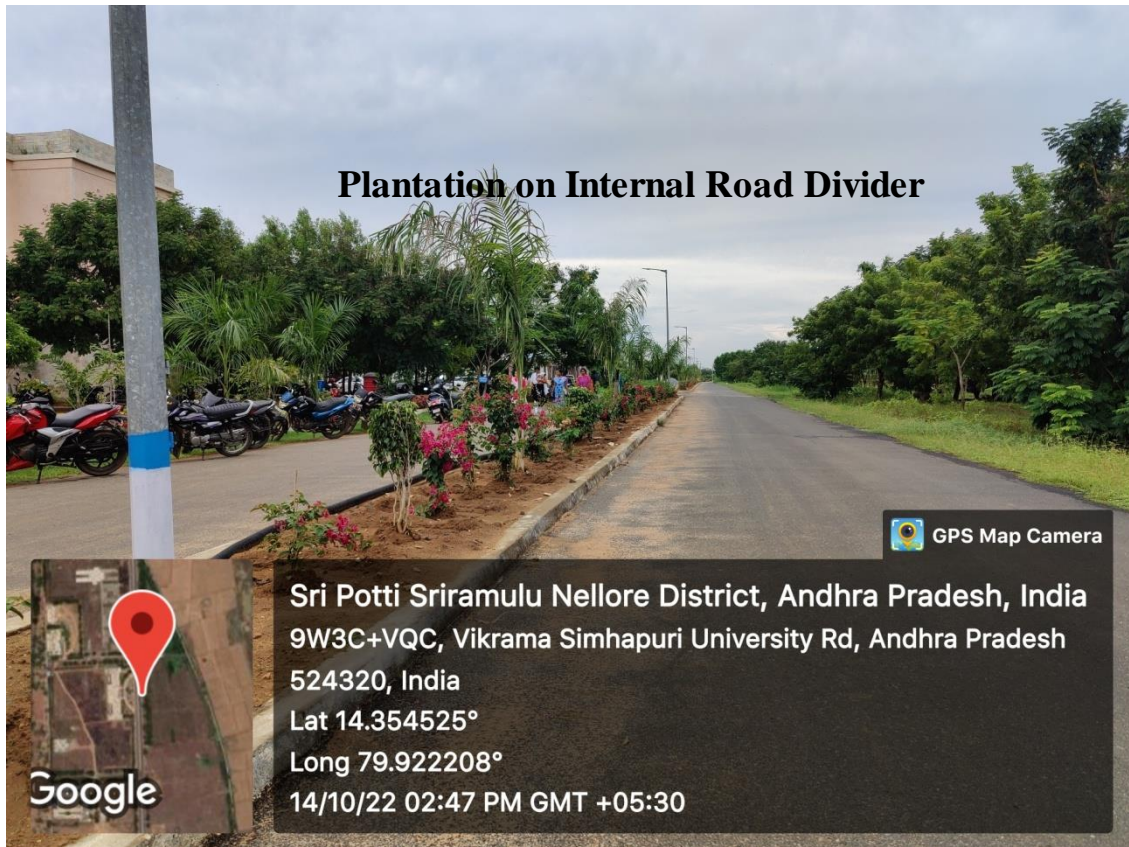

Plantation on Internal Road Divider