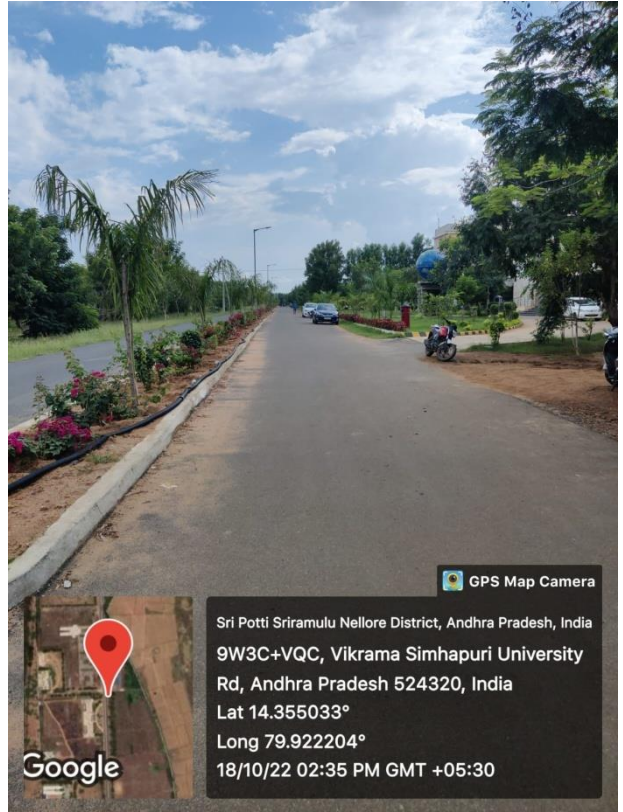

1. Restricted Entry of automobiles

Security Check up is done at the entrance of the University to restrict the entry of outside vehicles. Further Security barrier gate also established to prevent the entry of unauthorized vehicles.

2. Use of Bicycles/ Battery powered vehicles

3. Pedestrian Friendly pathways -1

Pedestrian-friendly pathways-2

GPS Map Camera

Sri Potti Sriramulu Nellore District, Andhra Pradesh, India
9W3C+2J4, Vikrama Simhapuri University Rd, Andhra Pradesh
524320, India
Lat 14.353164°
Long 79.922224°
14/10/22 03:04 PM GMT +05:30