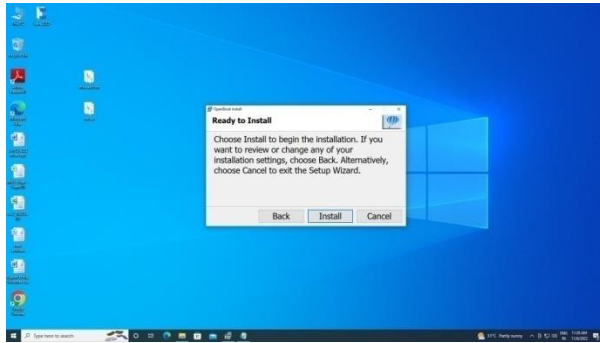

4. Assistive technology and facilities for persons with disabilities (Divyangjan) accessible website, screen-reading software

Disabled Friendly Screen Readers Software: VSU web site is designed user friendly for easy of accessibility for visually challenged people. Further, noncommercial/ open source software is installed in the computers in the computer center to assist people with visual impairment to learn. Screen reader is one of the popularly used open source software enables the visually impaired or the blind people to work with computer.