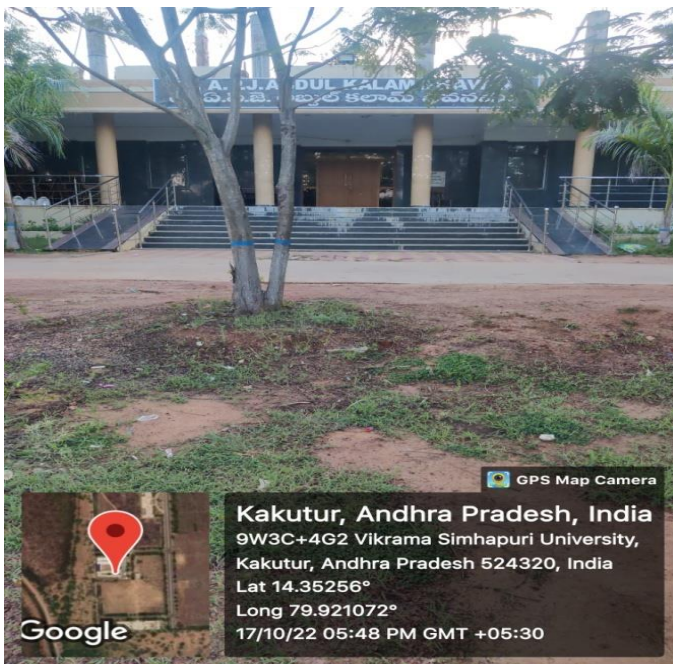

The Institution has disabled-friendly, barrier free environment

1. Built environment with ramps/lifts for easy access to classrooms

Resources Available for Differently able (Divyangjan)

Vikrama Simhapuri University provides barrier-free environment for the safe and easy access and use of facilities by the people with disabilities. The barrier free environment within the campus supports the independent movement of differently able individuals (Divyangjan) so that they can take part in everyday activities without any assistance.

Ramp-Rails

Ramp-Rails with inclined plane are constructed apart from staircases in the SPSR Bhavan (University Administrative building) and Dr.APJ Abdul Kalam Bhavan (Academic Block) for the disabled students or persons.

Dr.APJ Abdul Kalam building

Administrative Building

Wheel Chair Accessible Pathway at the entrance of the VSU Building

Lift Facility

In addition to Ram-rails, VSU administrative building has a lift provision for barrier free access for differently abled people, visitors, staff and students.