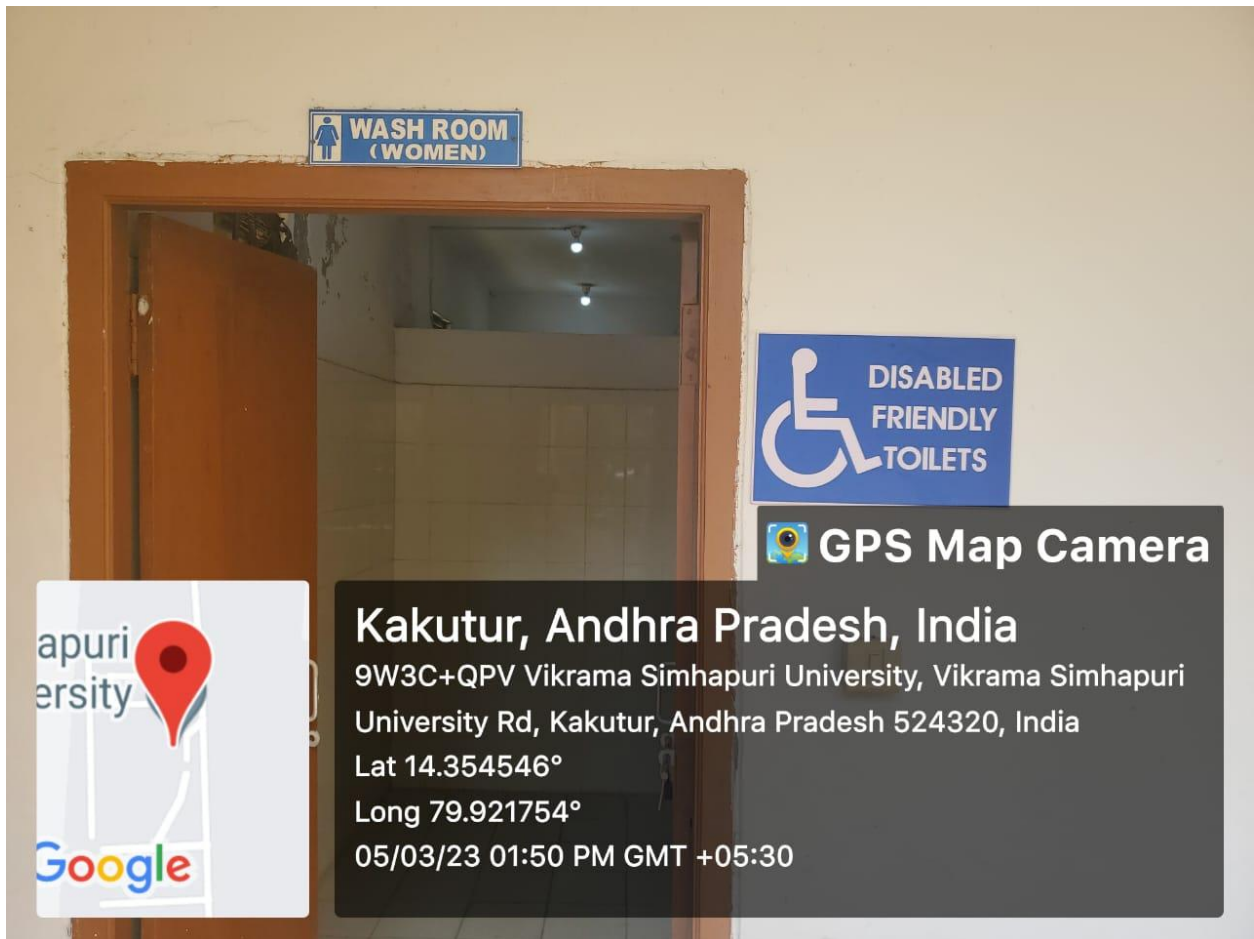

GPS Map Camera

Sri Potti Sriramulu Nellore, Andhra Pradesh, India
9W3C+VQC Vikrama Simhapuri University, Vikrama
Simhapuri University Rd, Andhra Pradesh 524320,
India
Lat 14.354637°
Long 79.921622°
05/03/23 01:52 PM GMT +05:30