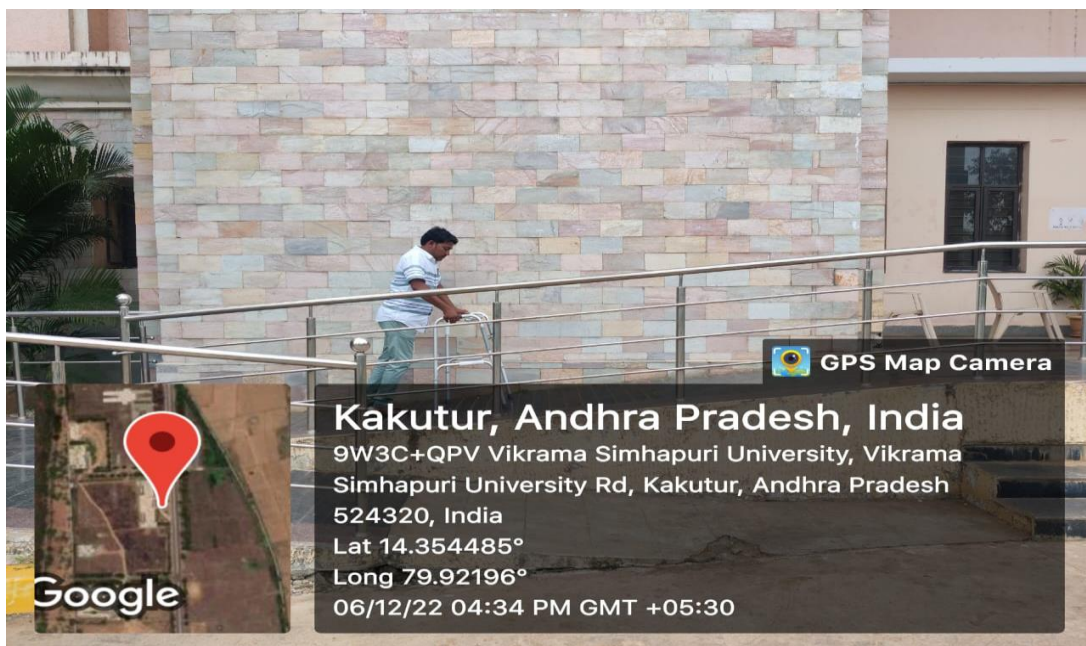

Dr.APJ Abdul Kalam building

Administrative Building

Wheel Chair Accessible Pathway at the entrance of the VSU Building

Lift Facility

In addition to Ram-rails, VSU administrative building has a lift provision for barrier free access for differently abled people, visitors, staff and students.