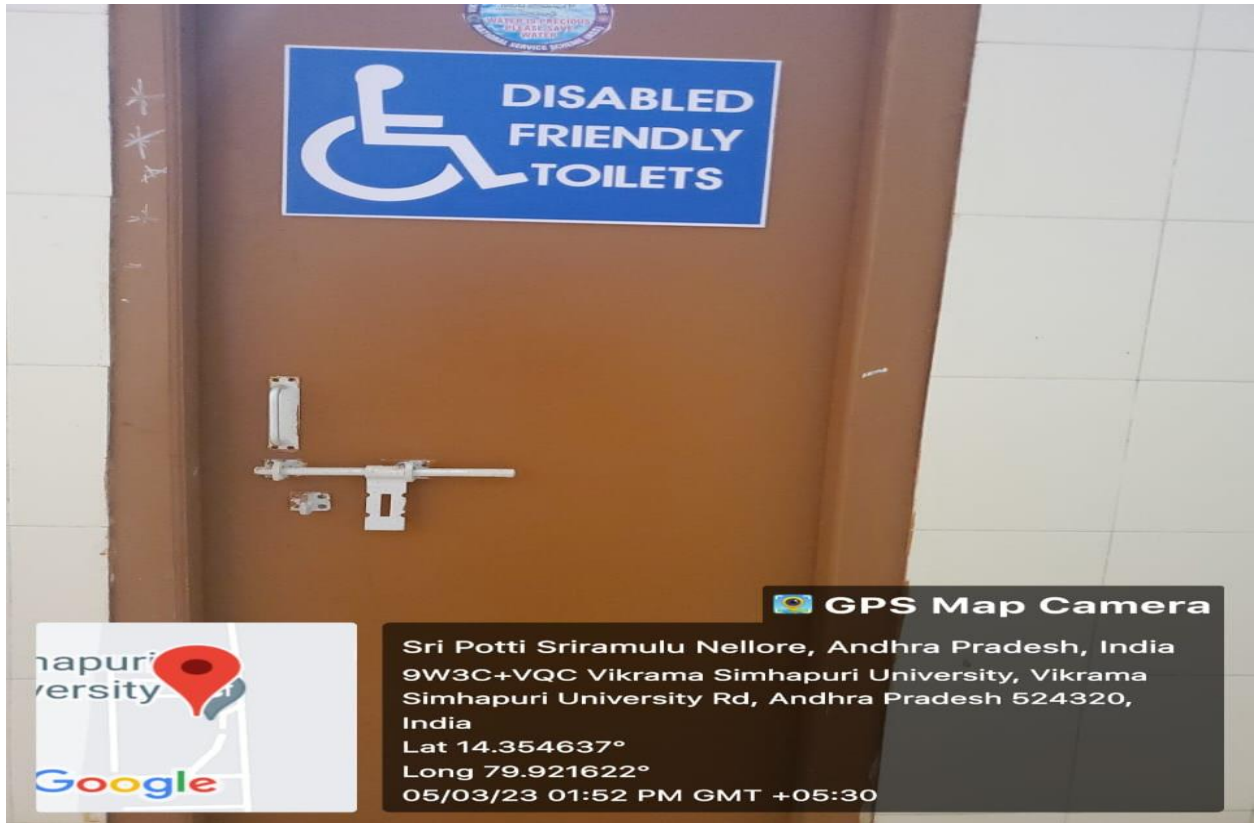

Dr.APJ Abdul Kalam building

Administrative Building

Wheel Chair Accessible Pathway at the entrance of the VSU Building

Lift Facility

In addition to Ram-rails, VSU administrative building has a lift provision for barrier free access for differently abled people, visitors, staff and students.

2. Disabled-friendly washrooms (Divyangjan Friendly Restrooms)

There are two differently abled friendly restrooms in in the SPSR Bhavan (University Administrative building) and Dr.APJ Abdul Kalam Bhavan (Academic Block). These Divyangjan Friendly Restrooms have the fixtures and fittings that are comfortable and convenient to the Divyangjan.